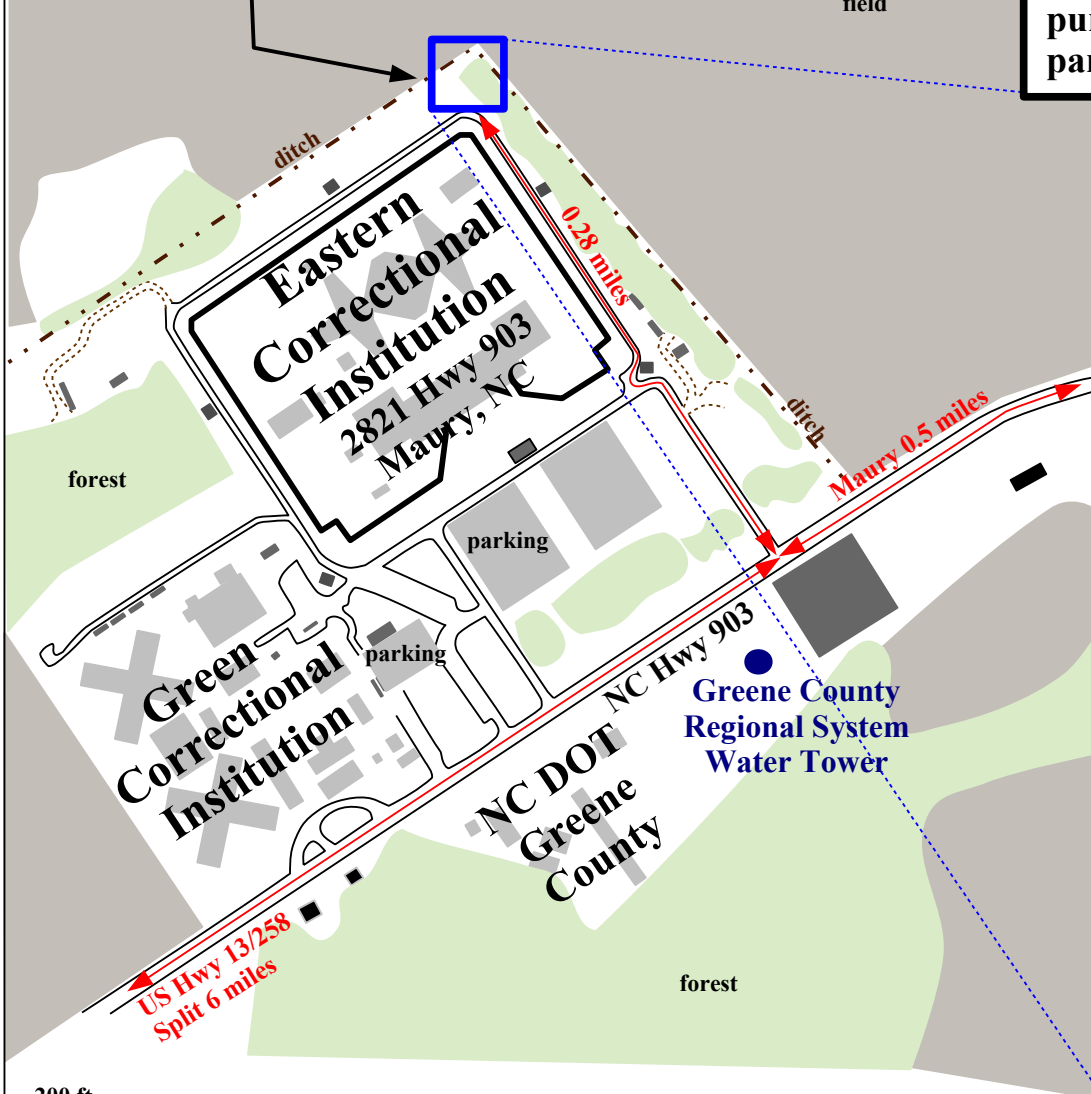

Eastern Correctional Institution Monitoring Station (4 wells)

Site Map
North Carolina
Monitoring Well Network
Eastern Correctional Institution Site, O 27J
Maury, Greene County, NC

NOTE: This map is for informational purposes only. It does not authorize any party to enter onto any lands depicted herein.